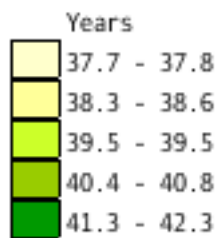

### Data Classes

### Features

Items in graytext  
are not visible  
at this zoom level