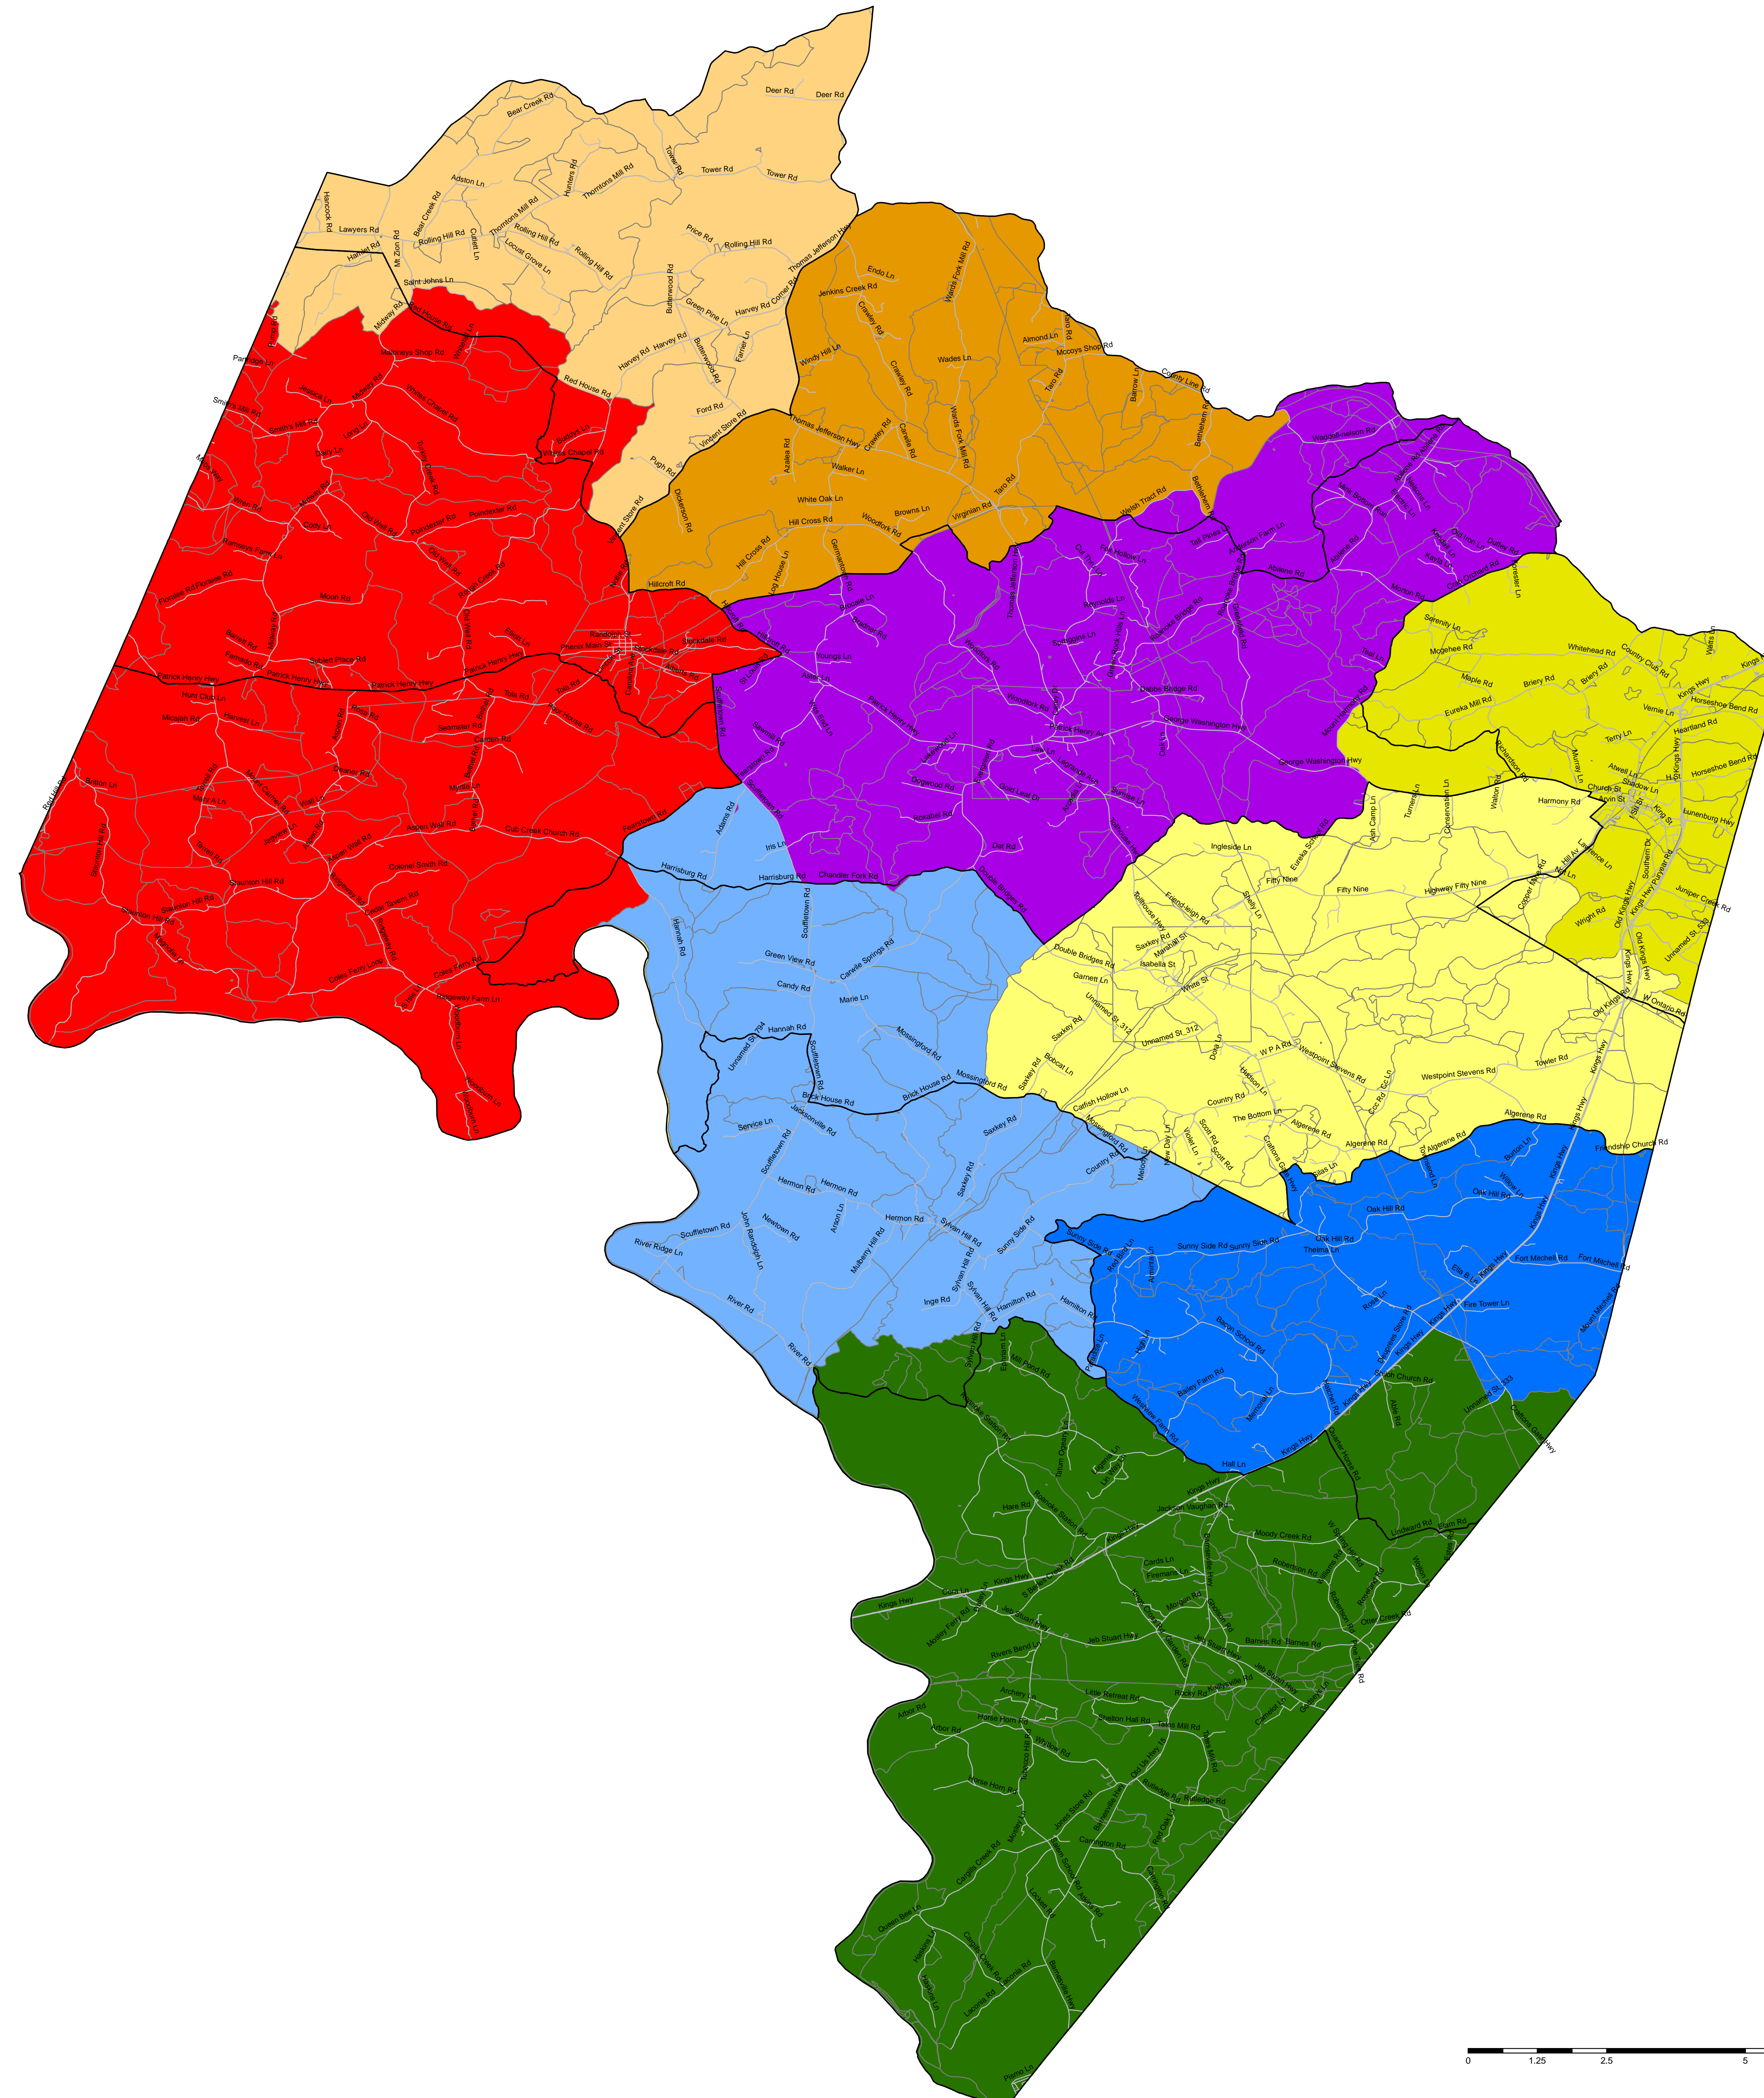

Charlotte Final Redistricting Plan - Precincts

2

-  Old Precincts
-  Roads
-  Phenix/Aspen
-  Keysville
-  Saxe
-  Cullen
-  Red Oak Wyllesburg
-  County Seat
-  Drakes Branch
-  Bacon
-  Red House

Date: August 8, 2011